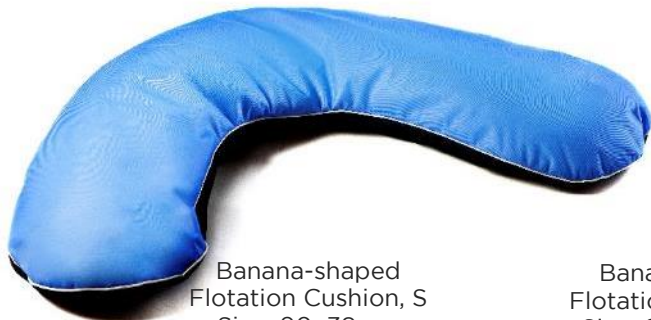

# Lasal Flotation Cushions - overview

Sizes specified in length x width x neck hole

T-shaped Flotation Cushion, S  
Size: 63x39 cm  
Item no: 3002-9027-000

T-shaped Flotation Cushion, L  
Size: 81x54 cm  
Item no: 3002-9017-000

Banana-shaped Flotation Cushion, S  
Size: 90x38 cm  
Item no: 3002-9811-000

Banana-shaped Flotation Cushion, M  
Size: 98x38-33 cm  
Item no: 3002-9111-000

U-Cushion  
Size: 55x19 cm  
Item no: 3002-9911-000