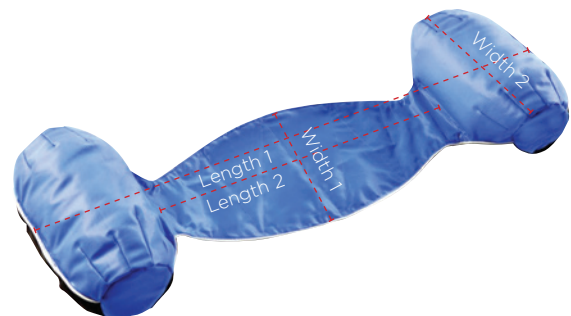

Cobi Flotation Cushions

All measurements are in cm length x width x neck hole

T-shaped Flotation Cushion, S
Size: 63x39 cm
Item no: 3002-9027-000

T-shaped Flotation Cushion, L
Size: 81x54 cm
Item no: 3002-9017-000

Banana-shaped Flotation Cushion, S
Size: 90x38 cm
Item no: 3002-9811-000

Banana-shaped Flotation Cushion, M
Size: 98x38-33 cm
Item no: 3002-9111-000

U-Cushion
Size: 55x19 cm
Item no: 3002-9911-000

Banana-shaped Flotation Cushion, L
Size: 125x30-37 cm
Item no: 3002-9101-000

Neck Collar, S
Size: 41x41x26 cm
Item no: 3002-9321-000

Neck Collar, L
Size: 51x51x27 cm
Item no: 3002-9311-000

Collar float, XS
Size: 50x34x23 cm
Item no: 3002-9421-000

Collar float, S
Size: 59x39x25 cm
Item no: 3002-9415-000

Collar float, M
Size: 63x42x30 cm
Item no: 3002-9411-000

Collar float, L
Size: 68x46x35 cm
Item no: 3002-9401-000

Bathing Flower, S
Size: 68x20 cm
Item no: 3002-9600-000

Bathing Flower, L
Size: 77x28 cm
Item no: 3002-9610-000