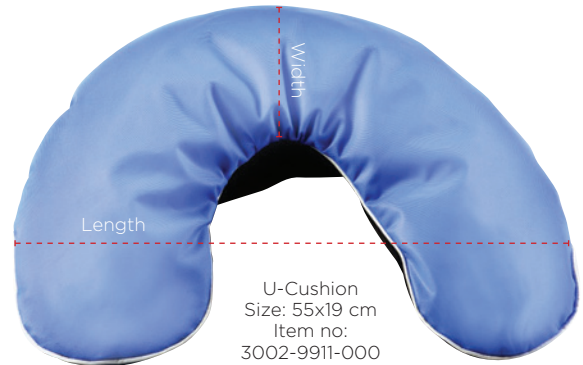

Cobi Flotation Cushions

All measurements are in cm length x width x neck hole

T-shaped Flotation Cushion, S
Size: 63x39 cm
Item no: 3002-9027-000

T-shaped Flotation Cushion, L
Size: 81x54 cm
Item no: 3002-9017-000

Banana-shaped Flotation Cushion, S
Size: 90x38 cm
Item no: 3002-9811-000

Banana-shaped Flotation Cushion, M
Size: 98x38-33 cm
Item no: 3002-9111-000

U-Cushion
Size: 55x19 cm
Item no: 3002-9911-000

Banana-shaped Flotation Cushion, L
Size: 125x30-37 cm
Item no: 3002-9101-000

Neck Collar, S
Size: 41x41x26 cm
Item no: 3002-9321-000

Neck Collar, L
Size: 51x51x27 cm
Item no: 3002-9311-000

Collar float, XS
Size: 50x34x23 cm
Item no: 3002-9421-000

Collar float, S
Size: 59x39x25 cm
Item no: 3002-9415-000

Collar float, M
Size: 63x42x30 cm
Item no: 3002-9411-000

Collar float, L
Size: 68x46x35 cm
Item no: 3002-9401-000

Bathing Flower, S
Size: 68x20 cm
Item no: 3002-9600-000

Bathing Flower, L
Size: 77x28 cm
Item no: 3002-9610-000