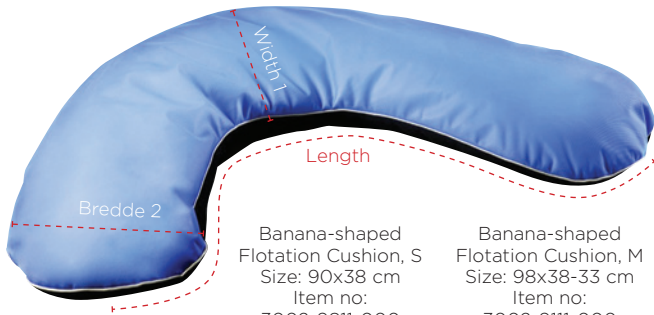

Cobi Flotation Cushions

All measurements are in cm length x width x neck hole

T-shaped Flotation Cushion, S
Size: 63x39 cm
Item no: 3002-9027-000

T-shaped Flotation Cushion, L
Size: 81x54 cm
Item no: 3002-9017-000

Banana-shaped Flotation Cushion, S
Size: 90x38 cm
Item no: 3002-9811-000

Banana-shaped Flotation Cushion, M
Size: 98x38-33 cm
Item no: 3002-9111-000

U-Cushion
Size: 55x19 cm
Item no: 3002-9911-000

Banana-shaped Flotation Cushion, L
Size: 125x30-37 cm
Item no: 3002-9101-000

Neck Collar, S
Size: 41x41x26 cm
Item no: 3002-9321-000

Neck Collar, L
Size: 51x51x27 cm
Item no: 3002-9311-000

Collar float, XS
Size: 50x34x23 cm
Item no: 3002-9421-000

Collar float, S
Size: 59x39x25 cm
Item no: 3002-9415-000

Collar float, M
Size: 63x42x30 cm
Item no: 3002-9411-000

Collar float, L
Size: 68x46x35 cm
Item no: 3002-9401-000

Bathing Flower, S
Size: 68x20 cm
Item no: 3002-9600-000

Bathing Flower, L
Size: 77x28 cm
Item no: 3002-9610-000