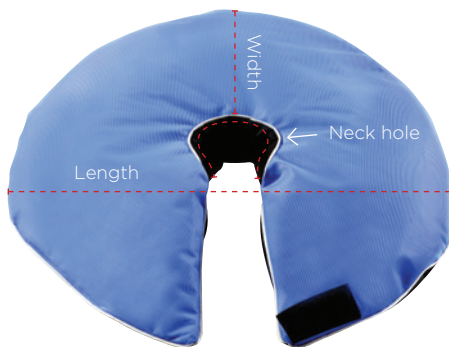

Cobi Flotation Cushions

All measurements are in cm length x width x neck hole

T-shaped Flotation Cushion, S
Size: 63x39 cm
Item no: 3002-9027-000

T-shaped Flotation Cushion, L
Size: 81x54 cm
Item no: 3002-9017-000

Banana-shaped Flotation Cushion, S
Size: 90x38 cm
Item no: 3002-9811-000

Banana-shaped Flotation Cushion, M
Size: 98x38-33 cm
Item no: 3002-9111-000

U-Cushion
Size: 55x19 cm
Item no: 3002-9911-000

Banana-shaped Flotation Cushion, L
Size: 125x30-37 cm
Item no: 3002-9101-000

Neck Collar, S
Size: 41x41x26 cm
Item no: 3002-9321-000

Neck Collar, L
Size: 51x51x27 cm
Item no: 3002-9311-000

Collar float, XS
Size: 50x34x23 cm
Item no: 3002-9421-000

Collar float, S
Size: 59x39x25 cm
Item no: 3002-9415-000

Collar float, M
Size: 63x42x30 cm
Item no: 3002-9411-000

Collar float, L
Size: 68x46x35 cm
Item no: 3002-9401-000

Bathing Flower, S
Size: 68x20 cm
Item no: 3002-9600-000

Bathing Flower, L
Size: 77x28 cm
Item no: 3002-9610-000